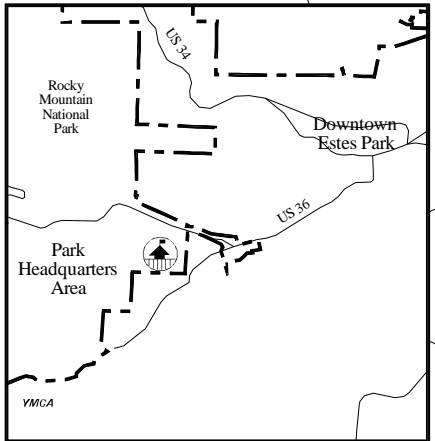

# Headquarters Area Rocky Mountain National Park

Park  
Headquarters  
& Visitor Center

Park here

To Trail Ridge Road

High Drive Neighborhood

Mills Drive

McLaren Hall  
& Library

Backcountry  
Office

To Estes Park

Parking is limited at McLaren Hall.  
Park at Visitor Center and walk  
down trail to McLaren Hall.

Park  
Housing

Park  
Housing

Blue Arrow  
Campground  
(private)

Ram's Horn  
Village Resort

Rock Inn  
Restaurant

Mills Drive

Alpine Hot  
Shots Dorm

66

To Y.M.C.A. of the Rockies